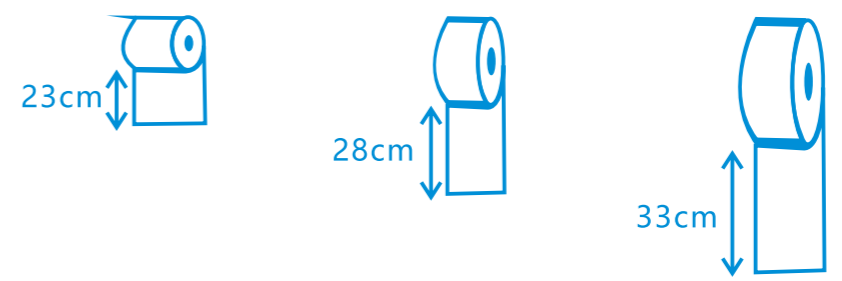

Innovative big sensor area for collecting the signal.
Two different positions for touchless operation.

Apply to maximum roll paper size 20cm(Length)*20cm(Diameter)

Three adjustable paper sizes for option: