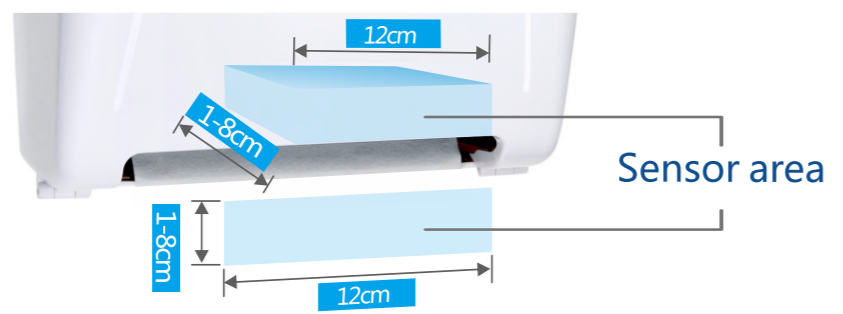

Innovative big sensor area for collecting the signal.
Two different positions for touchless operation.

Apply to maximum roll paper size 20cm(Length)*20cm(Diameter)

Three adjustable paper sizes for option: